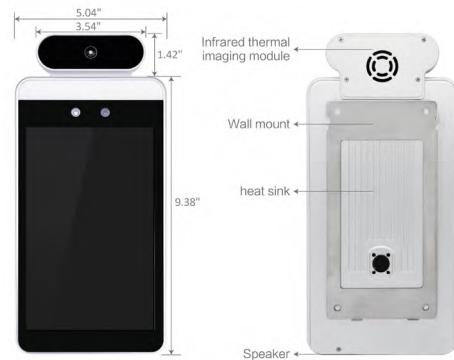

Wall Mount

Table Top

Vertical Stand

OneScreen GoSafe can prevent people with elevated temperature or no mask from entering your offices, schools, hospitals & public spaces.

made with
Qualcomm
Technologies

Go safely back into schools.

Connect with doors, gates, peripheral devices & network

SPECIFICATIONS

Screen	
Size	8.0" IPS LCD screen
Resolution	800x1280
Processor	
CPU	Qualcomm Snapdragon Octa-Core Processor
CPU (Optional)	Rockchip RK3288 Quad-Core
System	Android 7.1.2
Storage	EMMC 8 GB
Camera	
Resolution	2 million pixels
Type	Binocular vision wide dynamic camera
Aperture	F2.4
Focusing Distance	19.6" - 60"
White Balance	Auto
Photo Flood Light	LED and IR dual photo flood light
Infrared Thermal Imaging Module	
Temperature Detection	Available
Temperature Detection Distance	3.2' (optimal distance 1.6')
Temperature Measurement Accuracy	≤ ±0.9 °F
Temperature Measurement Range	50 °F - 107.6 °F
Thermal Field of View	89.6 x 89.6 °
Elevated Temperature Alarm	Supported (temperature alarm value can be set)
Interfaces	
Network Module	Ethernet (RJ-45) and Wireless (Wi-Fi)
Audio	2.5W / 4R speakers
USB	1 USB OTG, 1USB HOST standard A port
Serial Communication	1 RS232 serial port