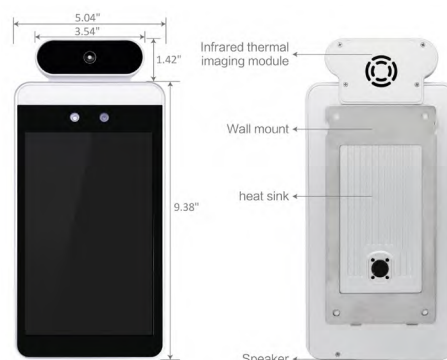

Wall Mount

Table Top

Vertical Stand

OneScreen GoSafe can prevent people with elevated temperature or no mask from entering your offices, schools, hospitals & public spaces.

made with
Qualcomm
Technologies

Free, unlimited help & training

Connect with doors, gates, peripheral devices & network

SPECIFICATIONS

Screen	
Size	8.0" IPS LCD screen
Resolution	800x1280
Processor	
CPU	Qualcomm Snapdragon Octa-Core Processor
CPU (Optional)	Rockchip RK3288 Quad-Core
System	Android 7.1.2
Storage	EMMC 8 GB
Camera	
Resolution	2 million pixels
Type	Binocular vision wide dynamic camera
Aperture	F2.4
Focusing Distance	19.6" - 60"
White Balance	Auto
Photo Flood Light	LED and IR dual photo flood light
Infrared Thermal Imaging Module	
Temperature Detection	Available
Temperature Detection Distance	3.2' (optimal distance 1.6')
Temperature Measurement Accuracy	± 0.9 °F
Temperature Measurement Range	50 °F - 107.6 °F
Thermal Field of View	89.6 x 89.6 °
Elevated Temperature Alarm	Supported (temperature alarm value can be set)
Interfaces	
Network Module	Ethernet (RJ-45) and Wireless (Wi-Fi)
Audio	2.5W / 4R speakers
USB	1 USB OTG, 1 USB HOST standard A port
Serial Communication	1 RS232 serial port